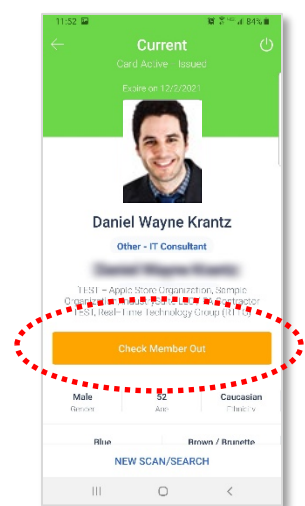

REAL-TIME COMPLIANCE IN THE PALM OF YOUR HAND

Verifying workers' compliance with security and safety best practices is critical for operational integrity. SWAC's Mobile Authentication Tool ('MAT') provides risk and security managers with real-time personnel integrity monitoring.

Configured uniquely for each access point, MAT enables secure check-in, and optional check-out, using virtually any Windows, Android, or Apple device. And real-time reporting eliminates paper records and assures that all access exceptions are captured and proactively sent to authorized representatives for management review.

ENABLE SECURE CHECK-IN/OUT WITHOUT SPECIAL EQUIPMENT

Scan ID Cards

Search Manually

Check-In

Check-Out

REAL-TIME REPORTING ELIMINATES PAPER SIGN-IN SHEETS, MONITORS EXCEPTIONS

Who accessed the site?

Member	Control #	Affiliation	Checked-In	Checked-In By	Checked-Out	Checked-Out By
Shawn Wood	1510-KVDVBN		1/22/2020 1:10 PM (Override)			
Daniel Krantz	1810-BCBBVK		1/22/2020 1:09 PM	Daniel Krantz		
Daniel Krantz	1810-BCBBVK		1/22/2020 1:09 PM	Daniel Krantz	1/22/2020 1:09 PM	Daniel Krantz
Alan Krantz	1916-FSKKZV		1/22/2020 1:08 PM	Daniel Krantz		
Alan Krantz	1916-FSKKZV		1/22/2020 1:07 PM (Override)	Daniel Krantz	1/22/2020 1:08 PM	Daniel Krantz
Daniel Krantz	1810-BCBBVK		1/22/2020 1:06 PM	Daniel Krantz	1/22/2020 1:06 PM	Daniel Krantz
Shawn Wood	1510-KVDVBN		1/22/2020 12:19 PM (Override)	Daniel Krantz	1/22/2020 12:52 PM	Shawn Wood
Shawn Wood	1510-KVDVBN		1/22/2020 12:16 PM	Daniel Krantz	1/22/2020 12:18 PM	Daniel Krantz
Daniel Krantz	1810-BCBBVK		1/22/2020 11:48 AM	Daniel Krantz	1/22/2020 11:51 AM	Daniel Krantz

Who checked-in without proper clearance?

App available for download from the Apple App Store and Google Play Store for authorized users of SWAC's trusted community.

www.secureworker.com | 1-877-522-7922