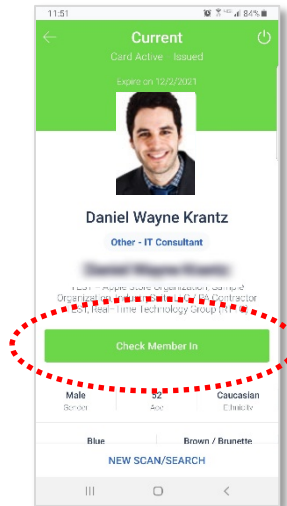

REAL-TIME COMPLIANCE IN THE PALM OF YOUR HAND

Verifying workers' compliance with security and safety best practices is critical for operational integrity. SWAC's Mobile Authentication Tool ('MAT') provides risk and security managers with real-time personnel integrity monitoring.

Configured uniquely for each access point, MAT enables secure check-in, and optional check-out, using virtually any Windows, Android, or Apple device. And real-time reporting eliminates paper records and assures that all access exceptions are captured and proactively sent to authorized representatives for management review.

ENABLE SECURE CHECK-IN/OUT WITHOUT SPECIAL EQUIPMENT

Scan ID Cards

Search Manually

Check-In

Check-Out

REAL-TIME REPORTING ELIMINATES PAPER SIGN-IN SHEETS, MONITORS EXCEPTIONS

Who accessed the site?

Member	Control #	Affiliation	Checked-In	Checked-In By	Checked-Out	Checked-Out By
Shawn Wood	1510-KVDVBN		1/22/2020 1:10 PM (Override)			
Daniel Krantz	1810-BCBBVK		1/22/2020 1:09 PM	Daniel Krantz		
Daniel Krantz	1810-BCBBVK		1/22/2020 1:09 PM	Daniel Krantz	1/22/2020 1:09 PM	Daniel Krantz
Alan Krantz	1916-FSKKZV		1/22/2020 1:08 PM	Daniel Krantz		
Alan Krantz	1916-FSKKZV		1/22/2020 1:07 PM (Override)	Daniel Krantz	1/22/2020 1:08 PM	Daniel Krantz
Daniel Krantz	1810-BCBBVK		1/22/2020 1:06 PM	Daniel Krantz	1/22/2020 1:06 PM	Daniel Krantz
Shawn Wood	1510-KVDVBN		1/22/2020 12:19 PM (Override)	Daniel Krantz	1/22/2020 12:52 PM	Shawn Wood
Shawn Wood	1510-KVDVBN		1/22/2020 12:16 PM	Daniel Krantz	1/22/2020 12:18 PM	Daniel Krantz
Daniel Krantz	1810-BCBBVK		1/22/2020 11:48 AM	Daniel Krantz	1/22/2020 11:51 AM	Daniel Krantz

Who checked-in without proper clearance?

App available for download from the Apple App Store and Google Play Store for authorized users of SWAC's trusted community.

www.secureworker.com | 1-877-522-7922