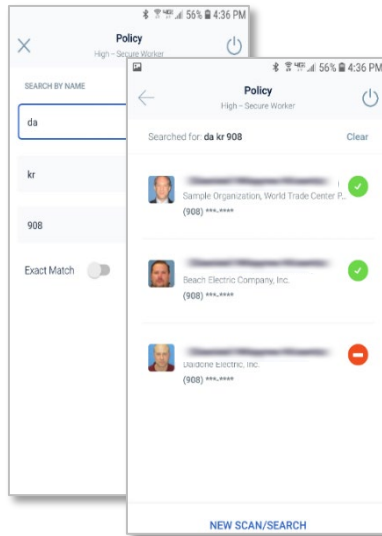

REAL-TIME COMPLIANCE IN THE PALM OF YOUR HAND

Verifying workers' compliance with security and safety best practices is critical for operational integrity. SWAC's Mobile Authentication Tool ('MAT') provides risk and security managers with real-time personnel integrity monitoring.

Configured uniquely for each access point, MAT enables secure check-in, and optional check-out, using virtually any Windows, Android, or Apple device. And real-time reporting eliminates paper records and assures that all access exceptions are captured and proactively sent to authorized representatives for management review.

ENABLE SECURE CHECK-IN/OUT WITHOUT SPECIAL EQUIPMENT

Scan ID Cards

Search Manually

Check-In

Check-Out

REAL-TIME REPORTING ELIMINATES PAPER SIGN-IN SHEETS, MONITORS EXCEPTIONS

Who accessed the site?

Member	Control #	Affiliation	Checked-In	Checked-In By	Checked-Out	Checked-Out By
Shawn Wood	1510-KVDVBN		1/22/2020 1:10 PM (Override)			
Daniel Krantz	1810-BCBBVK		1/22/2020 1:09 PM	Daniel Krantz		
Daniel Krantz	1810-BCBBVK		1/22/2020 1:09 PM	Daniel Krantz	1/22/2020 1:09 PM	Daniel Krantz
Alan Krantz	1916-FSKKZV		1/22/2020 1:08 PM	Daniel Krantz		
Alan Krantz	1916-FSKKZV		1/22/2020 1:07 PM (Override)	Daniel Krantz	1/22/2020 1:08 PM	Daniel Krantz
Daniel Krantz	1810-BCBBVK		1/22/2020 1:06 PM	Daniel Krantz	1/22/2020 1:06 PM	Daniel Krantz
Shawn Wood	1510-KVDVBN		1/22/2020 12:19 PM (Override)	Daniel Krantz	1/22/2020 12:52 PM	Shawn Wood
Shawn Wood	1510-KVDVBN		1/22/2020 12:16 PM	Daniel Krantz	1/22/2020 12:18 PM	Daniel Krantz
Daniel Krantz	1810-BCBBVK		1/22/2020 11:48 AM	Daniel Krantz	1/22/2020 11:51 AM	Daniel Krantz

Who checked-in without proper clearance?

App available for download from the Apple App Store and Google Play Store for authorized users of SWAC's trusted community.

www.secureworker.com | 1-877-522-7922