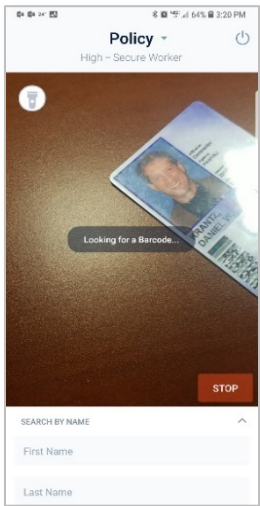

Scan ID Cards